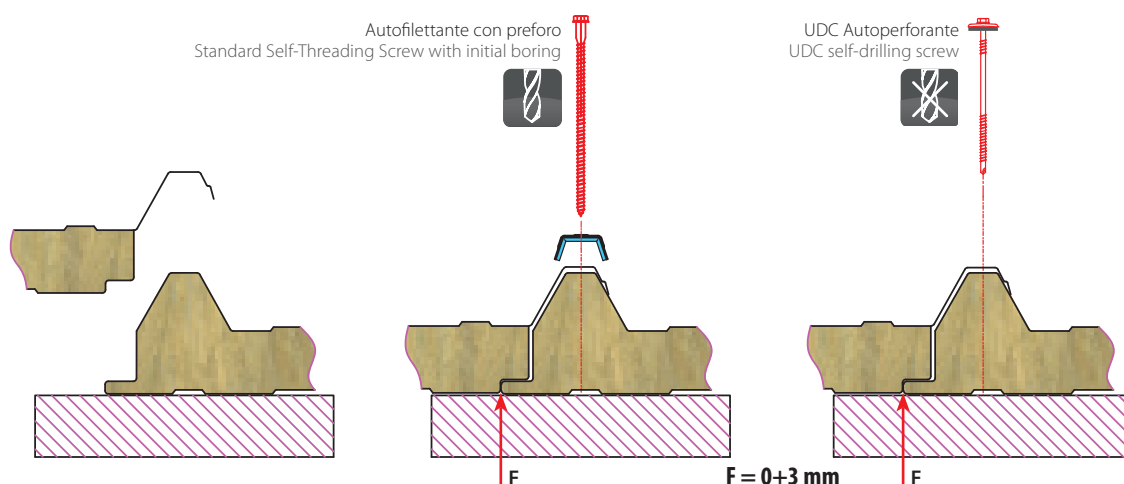

A double-sheet sandwich panel with male/female joints insulated in mineral wool fibre laid on offset battens, with a perforated inner surface. ISOFONO 5G is used for roofs with a minimum slope of 7%. We recommend the panel length does not exceed 6000mm.

Overlapping Sinistro / Left overlapping

Overlapping Destro / Right overlapping

D = 80-300 mm

Senso di posa / Installation way

Senso di posa / Installation way

Comportamento acustico / Acoustic behaviour	50 mm	60 mm	80 mm	100 mm	120 mm	150 mm
Assorbimento acustico / Acoustic absorption	$\alpha = 1$	$\alpha = 1$	$\alpha = 1$	$\alpha = 1$	$\alpha = 1$	$\alpha = 1$
Isolamento acustico / Acoustic insulation	RW = 36 dB	RW = 36 dB	RW = 36 dB	RW = 36 dB	RW = 36 dB	RW = 36 dB

ISOFONO 5G	Standard	A richiesta - On demand
Finiture esterne - External finishing	5G	-
Finiture interne - Internal finishing	Diametro fori - Hole diameter: 3 mm Passo fori - Hole span: 5 mm % Lamiera forata - % perforated sheets: 15%	-
Superfici esterne External surface	Acciaio-Steel EN10346/Inox EN10088 Alluminio-Aluminium EN485	Granite-Color Farm/Plastisol/Aluzinc HDX/Z150 -200 -275 - PET - PVDF - PVC
Isolanti - Insulating	Lana Minerale - Mineral wool	Lana di vetro - Glass wool